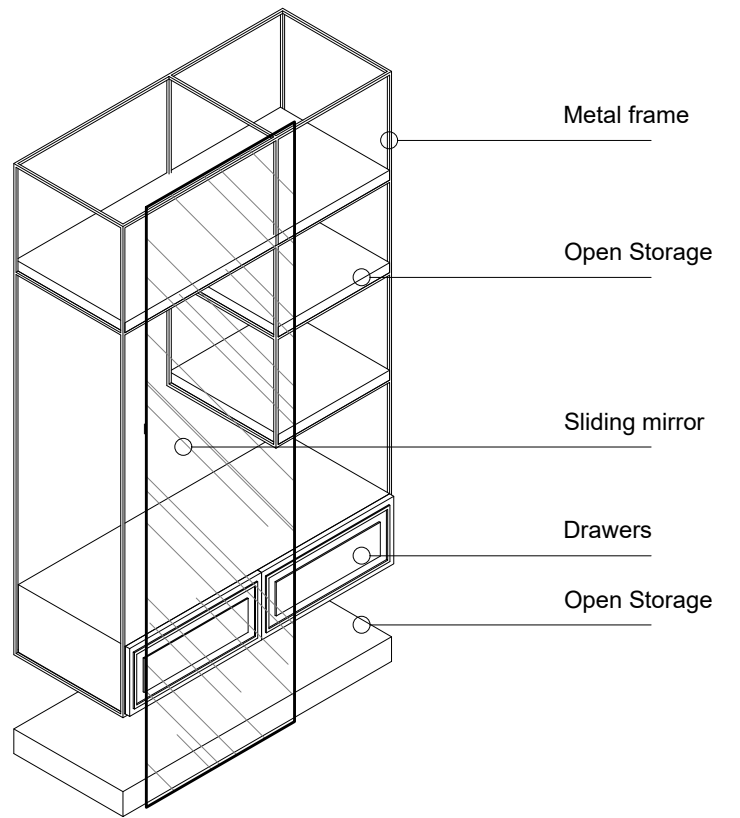

Proposed Planning  
 Typical room furniture:  
 Typical Bedroom Exposed Storage Type B  
 Scale 1:100

Det G 05

- Yosemite (wood)
- Stone Grey
- Onyx Grey
- Paint

Scale 1:50

Section C C

NOTES:

- This drawing is to be read in conjunction with all other relevant drawings.
- Any discrepancies shall be brought forward to the attention of the designer in charge of the project immediately.
- The contractor shall be responsible for taking detailed measurements for every individual job which shall be checked on site prior to any work commencing.
- All dimensions shown on this drawing are only indicative and shall NOT be used for manufacturing purposes unless noted otherwise.
- This drawing is to be printed on A3 standard paper. Actual size printing command is to be used in order to retain scale.
- All dimensions are in millimeters.