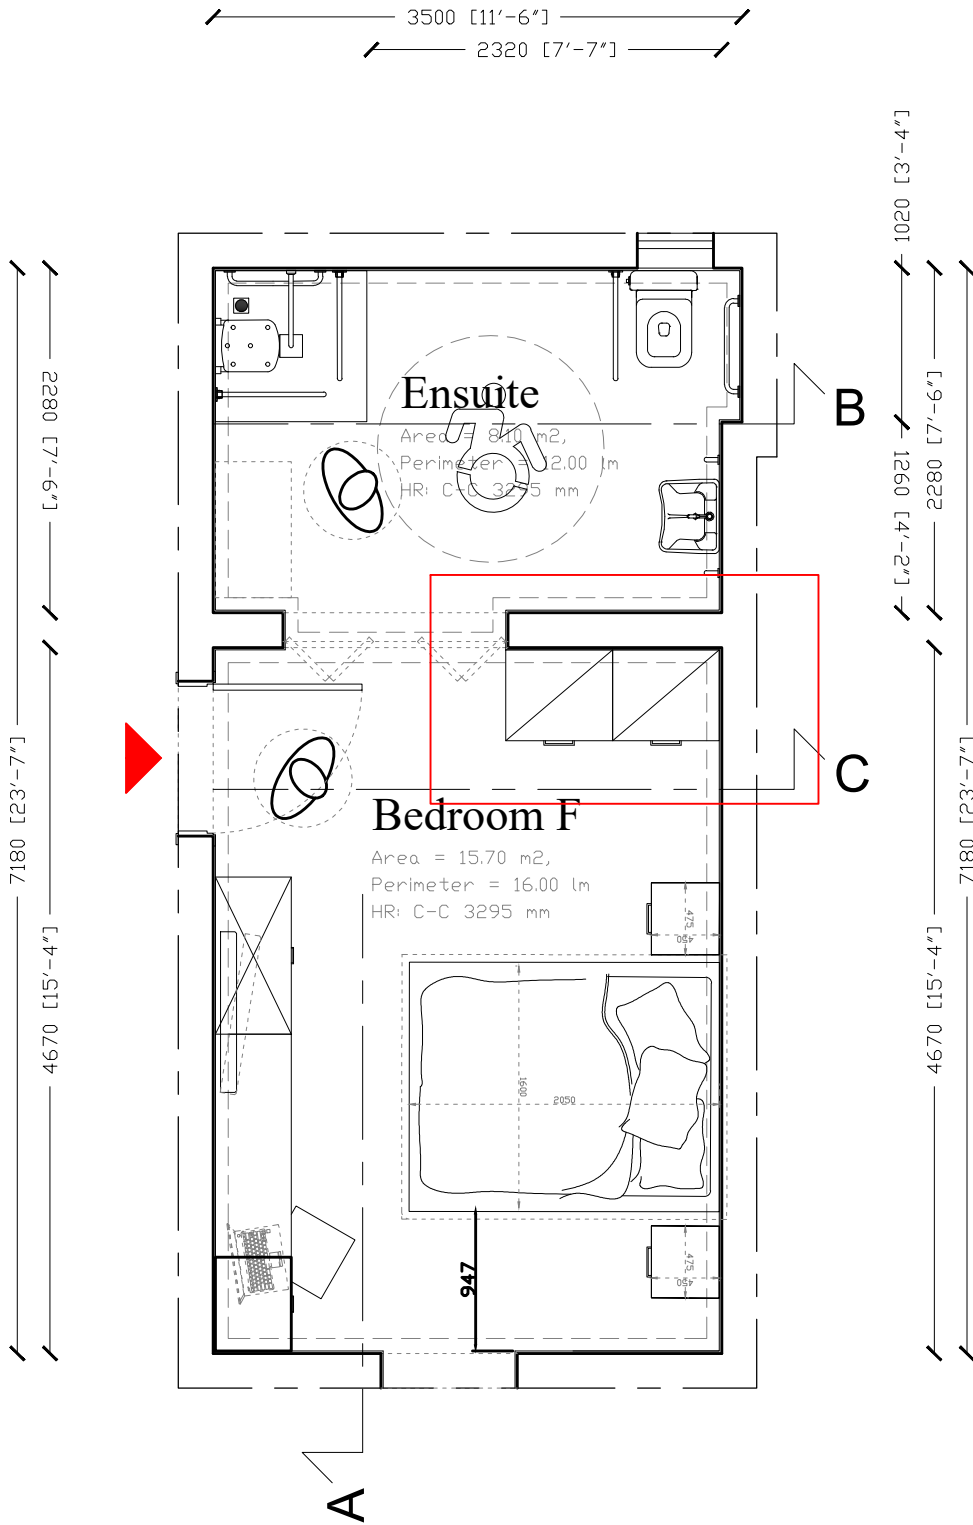

Proposed Planning  
 Typical room furniture:  
 Typical Bedroom Exposed Storage Type B  
 Scale 1:100

Det G 05

- Yosemite (wood)
- Stone Grey
- Onyx Grey
- Paint

Scale 1:50

Section C C

NOTES:

- This drawing is to be read in conjunction with all other relevant drawings.
- Any discrepancies shall be brought forward to the attention of the designer in charge of the project immediately.
- The contractor shall be responsible for taking detailed measurements for every individual job which shall be checked on site prior to any work commencing.
- All dimensions shown on this drawing are only indicative and shall NOT be used for manufacturing purposes unless noted otherwise.
- This drawing is to be printed on A3 standard paper. Actual size printing command is to be used in order to retain scale.
- All dimensions are in millimeters.