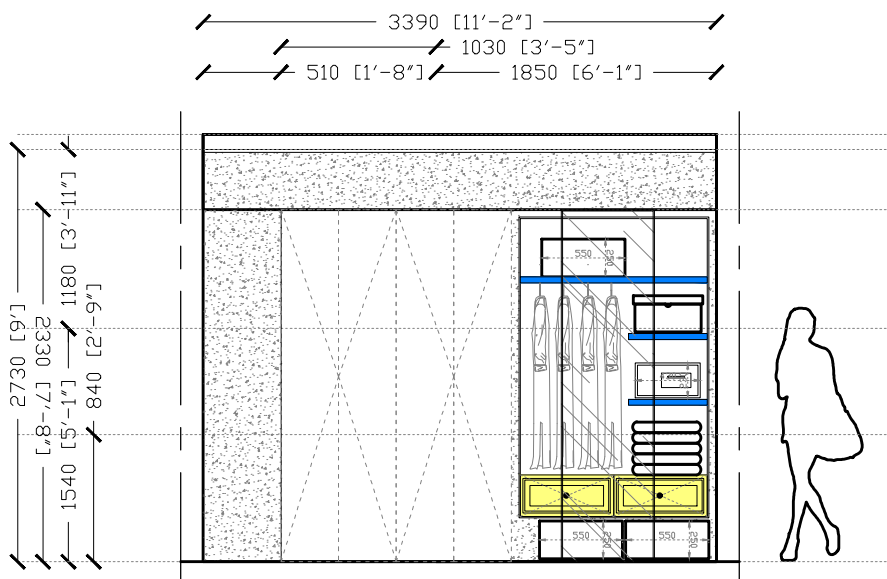

Proposed Planning  
 Typical room furniture:  
 Typical Bedroom Exposed Storage Type B  
 Scale 1:100

Det G 05

- Yosemite (wood)
- Stone Grey
- Onyx Grey
- Paint

Scale 1:50

Section C C

NOTES:

- This drawing is to be read in conjunction with all other relevant drawings.
- Any discrepancies shall be brought forward to the attention of the designer in charge of the project immediately.
- The contractor shall be responsible for taking detailed measurements for every individual job which shall be checked on site prior to any work commencing.
- All dimensions shown on this drawing are only indicative and shall NOT be used for manufacturing purposes unless noted otherwise.
- This drawing is to be printed on A3 standard paper. Actual size printing command is to be used in order to retain scale.
- All dimensions are in millimeters.