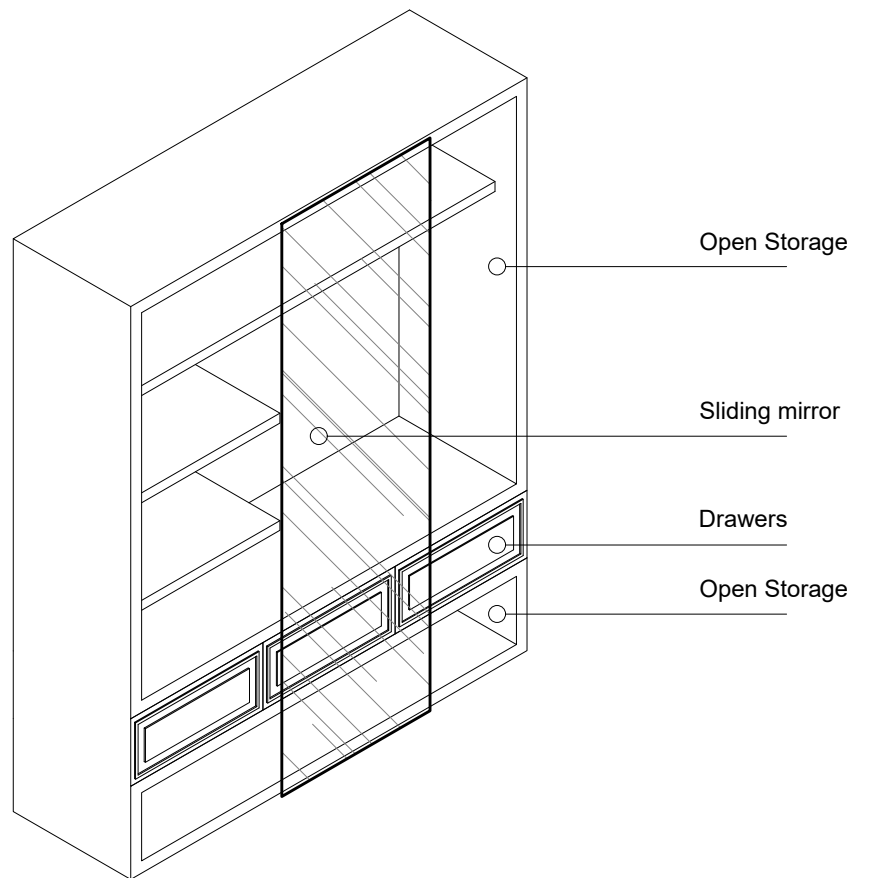

Proposed Planning
 Typical room furniture:
 Typical Bedroom Exposed Storage Type A
 Scale 1:100

Det G 04

- Yosemite (wood)
- Stone Grey
- Onyx Grey
- Paint

Scale 1:50

NOTES:

- This drawing is to be read in conjunction with all other relevant drawings.
- Any discrepancies shall be brought forward to the attention of the designer in charge of the project immediately.
- The contractor shall be responsible for taking detailed measurements for every individual job which shall be checked on site prior to any work commencing.
- All dimensions shown on this drawing are only indicative/1 and shall NOT be used for manufacturing purposes unless noted otherwise.
- This drawing is to be printed on A3 standard paper. Actual size printing command is to be used in order to retain scale.
- All dimensions are in millimeters.