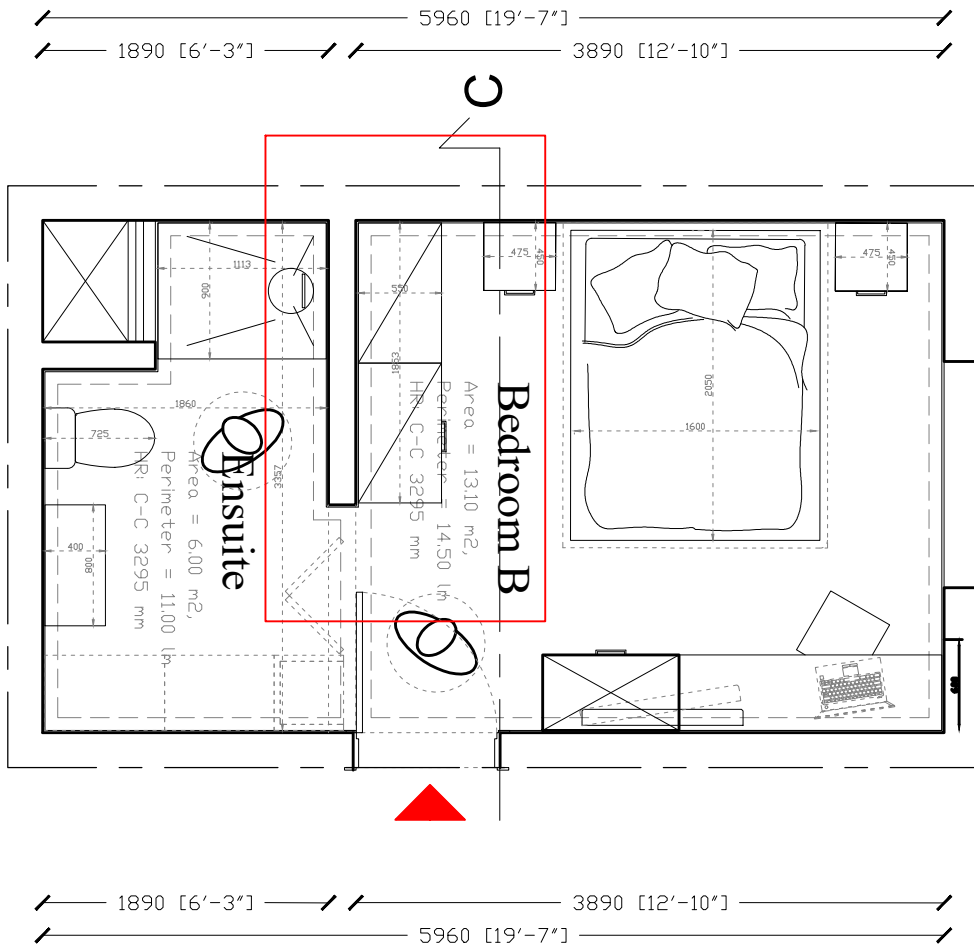

Proposed Planning
 Typical room furniture:
 Typical Bedroom Exposed Storage Type A
 Scale 1:100

Det G 04

- Yosemite (wood)
- Stone Grey
- Onyx Grey
- Paint

Scale 1:50

NOTES:

- This drawing is to be read in conjunction with all other relevant drawings.
- Any discrepancies shall be brought forward to the attention of the designer in charge of the project immediately.
- The contractor shall be responsible for taking detailed measurements for every individual job which shall be checked on site prior to any work commencing.
- All dimensions shown on this drawing are only indicative/1 and shall NOT be used for manufacturing purposes unless noted otherwise.
- This drawing is to be printed on A3 standard paper. Actual size printing command is to be used in order to retain scale.
- All dimensions are in millimeters.