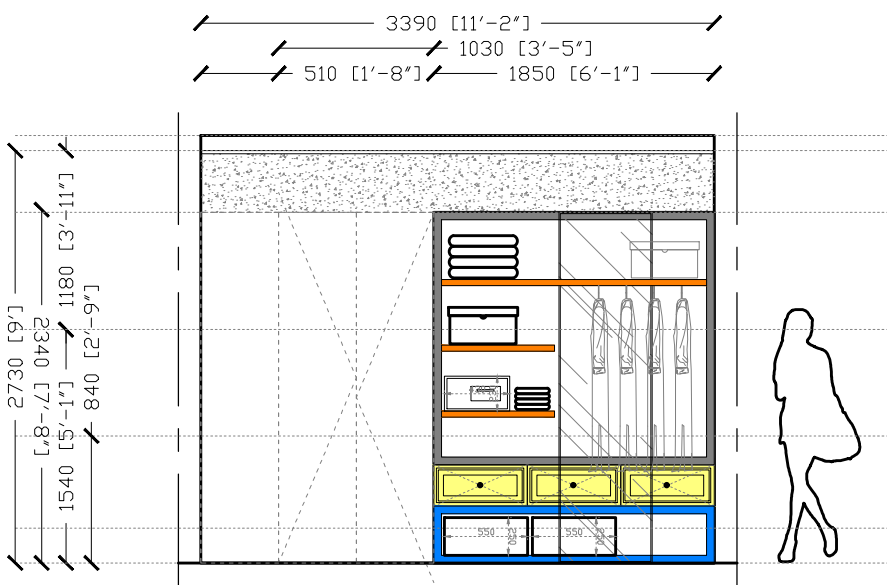

Proposed Planning
 Typical room furniture:
 Typical Bedroom Exposed Storage Type A
 Scale 1:100

Det G 04

- Yosemite (wood)
- Stone Grey
- Onyx Grey
- Paint

Scale 1:50

NOTES:

- This drawing is to be read in conjunction with all other relevant drawings.
- Any discrepancies shall be brought forward to the attention of the designer in charge of the project immediately.
- The contractor shall be responsible for taking detailed measurements for every individual job which shall be checked on site prior to any work commencing.
- All dimensions shown on this drawing are only indicative/1 and shall NOT be used for manufacturing purposes unless noted otherwise.
- This drawing is to be printed on A3 standard paper. Actual size printing command is to be used in order to retain scale.
- All dimensions are in millimeters.