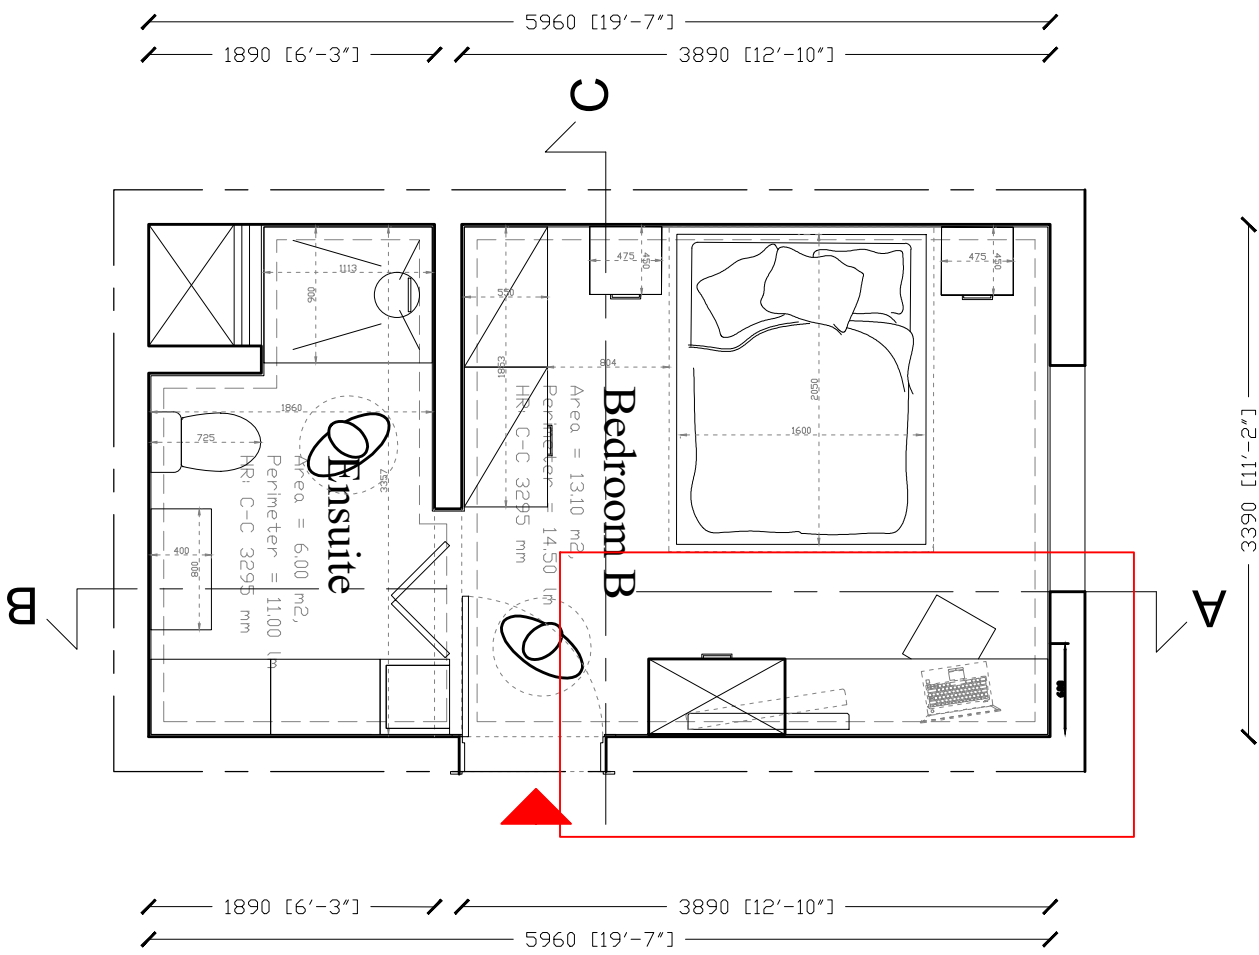

Proposed Planning
 Typical room furniture:
 Minibar, Desk and Laugage rack
 Scale 1:100

Det G 03

Scale 1:50

- Yosemite (wood)
- Stone Grey
- Onyx Grey
- Paint

Section A A

NOTES:

- This drawing is to be read in conjunction with all other relevant drawings.
- Any discrepancies shall be brought forward to the attention of the designer in charge of the project immediately.
- The contractor shall be responsible for taking detailed measurements for every individual job which shall be checked on site prior to any work commencing.
- All dimensions shown on this drawing are only indicative and shall NOT be used for manufacturing purposes unless noted otherwise.
- This drawing is to be printed on A3 standard paper. Actual size printing command is to be used in order to retain scale.
- All dimensions are in millimeters.

Laugage Rack
White quartz top

Laugage Rack with decorative panel drawer.

Yosemite (wood)

Stone Grey: Mini Bar Box frame