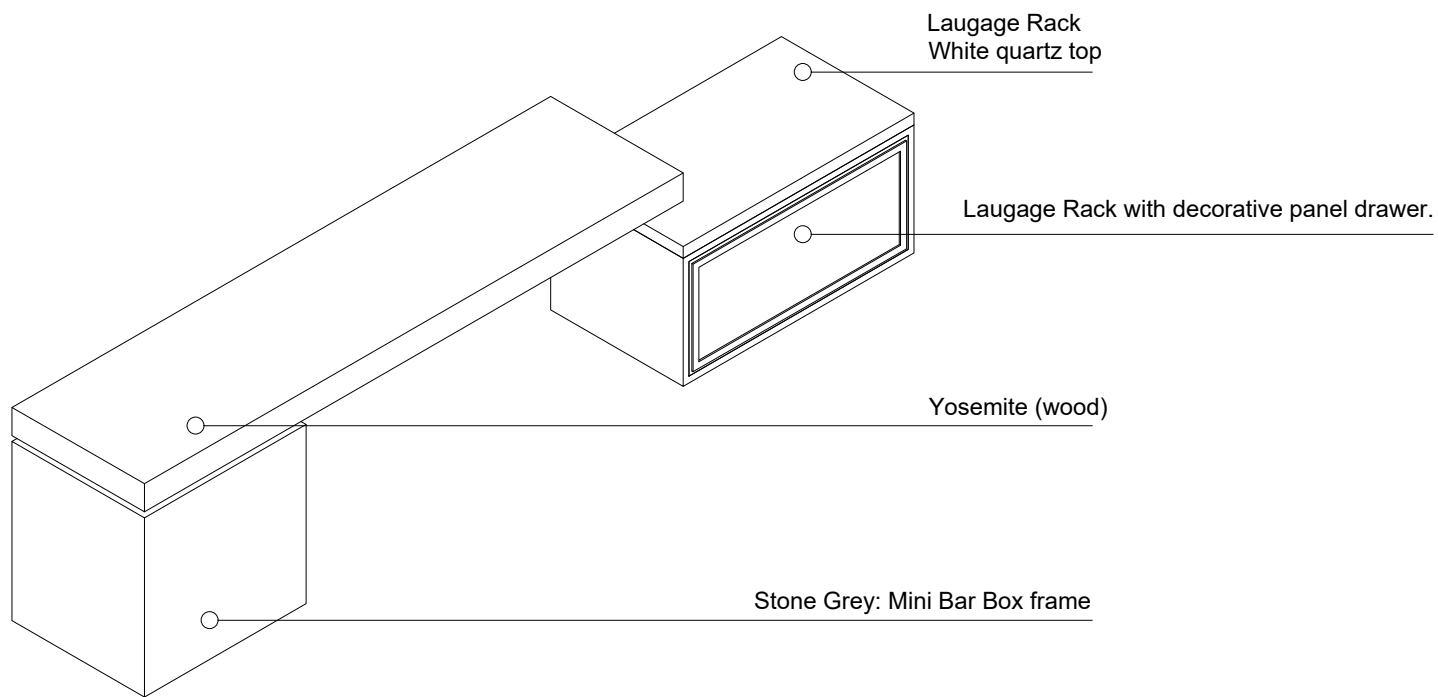

Proposed Planning
 Typical room furniture:
 Minibar, Desk and Laugage rack
 Scale 1:100

Det G 03

Scale 1:50

- Yosemite (wood)
- Stone Grey
- Onyx Grey
- Paint

Section A A

NOTES:

- This drawing is to be read in conjunction with all other relevant drawings.
- Any discrepancies shall be brought forward to the attention of the designer in charge of the project immediately.
- The contractor shall be responsible for taking detailed measurements for every individual job which shall be checked on site prior to any work commencing.
- All dimensions shown on this drawing are only indicative and shall NOT be used for manufacturing purposes unless noted otherwise.
- This drawing is to be printed on A3 standard paper. Actual size printing command is to be used in order to retain scale.
- All dimensions are in millimeters.

Laugage Rack
White quartz top

Laugage Rack with decorative panel drawer.

Yosemite (wood)

Stone Grey: Mini Bar Box frame