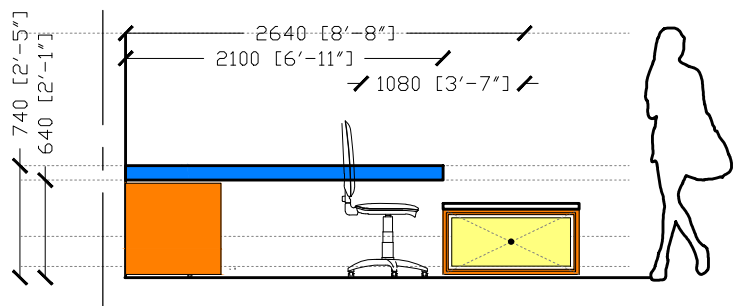

Proposed Planning
 Typical room furniture:
 Minibar, Desk and Laugage rack
 Scale 1:100

Det G 03

Scale 1:50

- Yosemite (wood)
- Stone Grey
- Onyx Grey
- Paint

Section A A

NOTES:

- This drawing is to be read in conjunction with all other relevant drawings.
- Any discrepancies shall be brought forward to the attention of the designer in charge of the project immediately.
- The contractor shall be responsible for taking detailed measurements for every individual job which shall be checked on site prior to any work commencing.
- All dimensions shown on this drawing are only indicative and shall NOT be used for manufacturing purposes unless noted otherwise.
- This drawing is to be printed on A3 standard paper. Actual size printing command is to be used in order to retain scale.
- All dimensions are in millimeters.

Laugage Rack
White quartz top

Laugage Rack with decorative panel drawer.

Yosemite (wood)

Stone Grey: Mini Bar Box frame