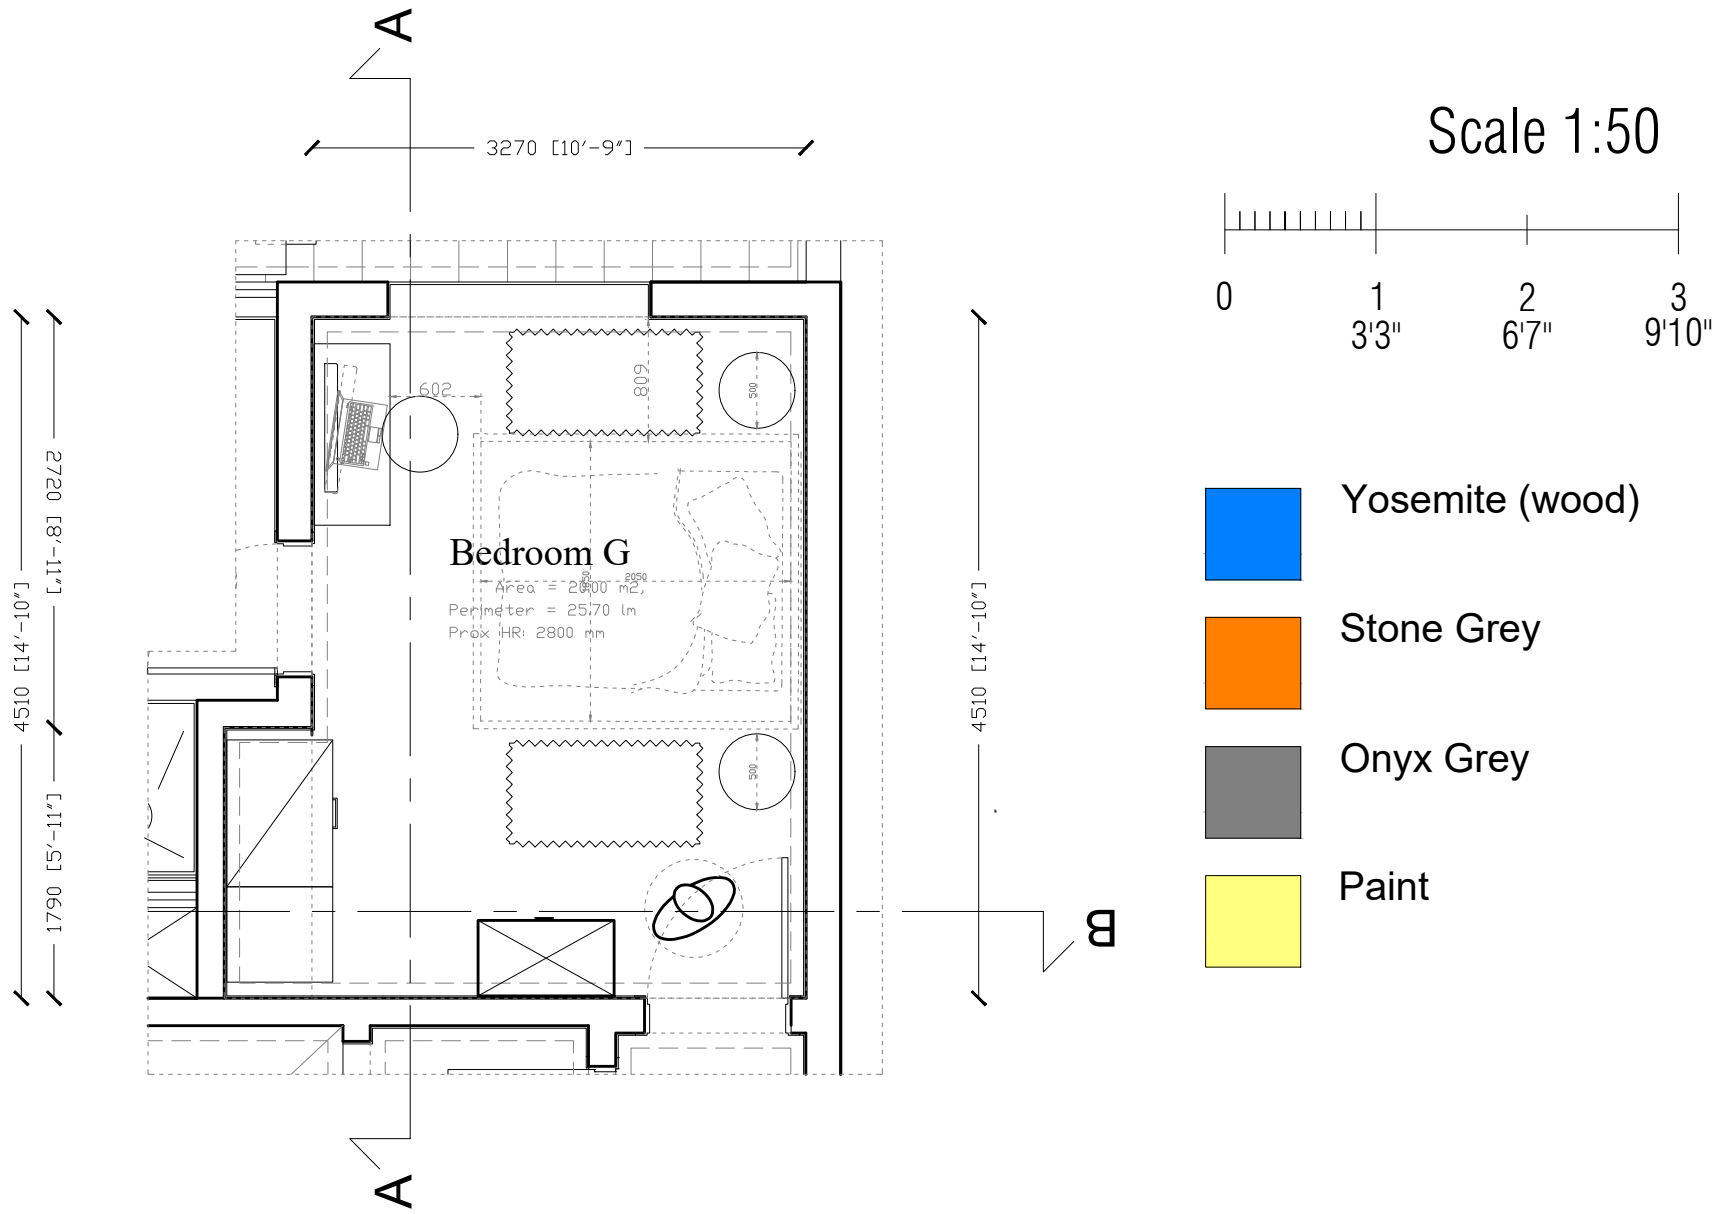

# Proposed Bedroom G: Elevations and Details

Det A 01

Scale 1:50

NB: This copy contains Private Design Information that may be proprietary, confidential and/or privileged. The information is intended only for the use of the individual(s) or the entity named below. If you are not the intended recipient, be aware that any disclosure, copying, distribution or use of the contents of this copy information, is prohibited.