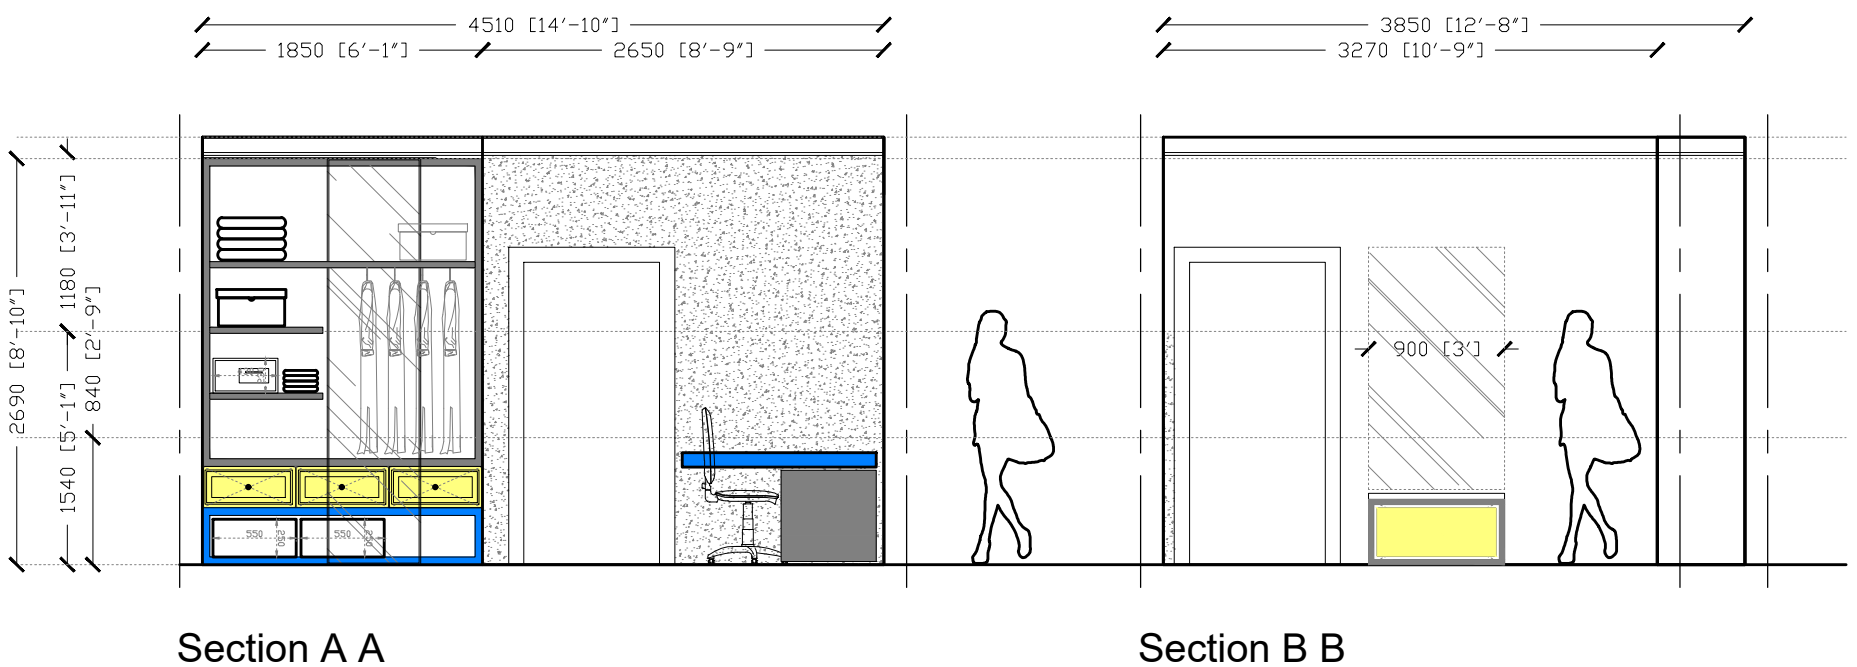

# Proposed Bedroom G: Elevations and Details

Det A 01

Scale 1:50

NB: This copy contains Private Design Information that may be proprietary, confidential and/or privileged. The information is intended only for the use of the individual(s) or the entity named below. If you are not the intended recipient, be aware that any disclosure, copying, distribution or use of the contents of this copy information, is prohibited.