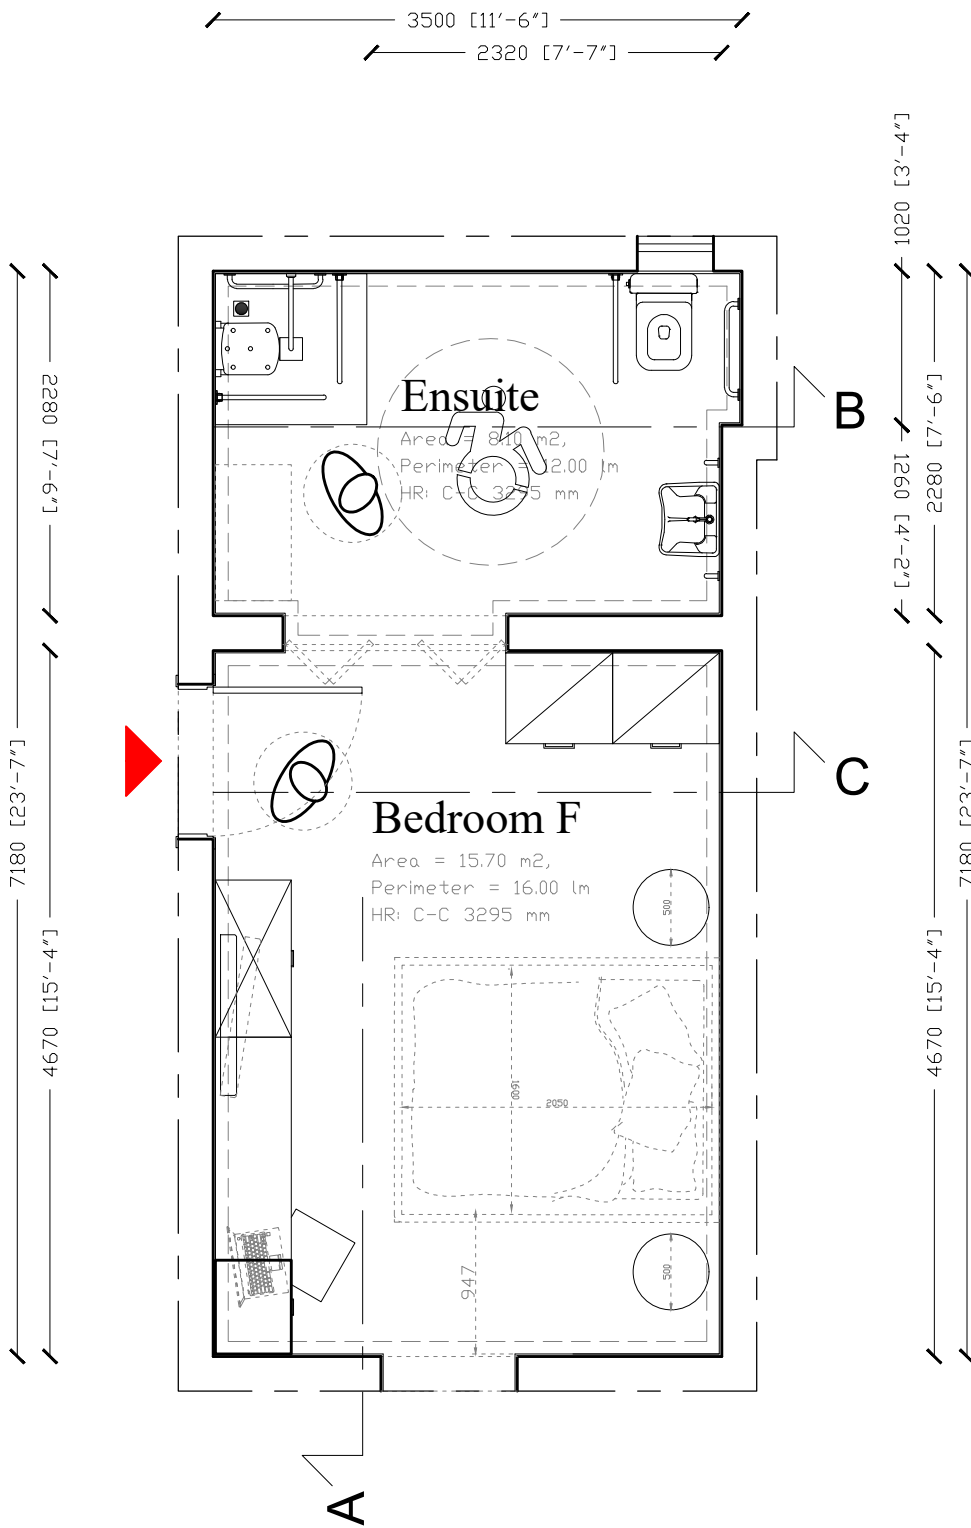

Proposed Bedroom F: Elevations and Details

Det A 01

Scale 1:50

Scale 1:50

- Yosemite (wood)
- Stone Grey
- Onyx Grey
- Paint

NOTES:

This drawing is to be read in conjunction with all other relevant drawings.

Any discrepancies shall be brought forward to the attention of the designer in charge of the project immediately.

The contractor shall be responsible for taking detailed measurements for every individual job which shall be checked on site prior to any work commencing.

All dimensions shown on this drawing are only indicative and shall NOT be used for manufacturing purposes unless noted otherwise.

This drawing is to be printed on A3 standard paper. Actual size printing command is to be used in order to retain scale.

All dimensions are in millimeters.