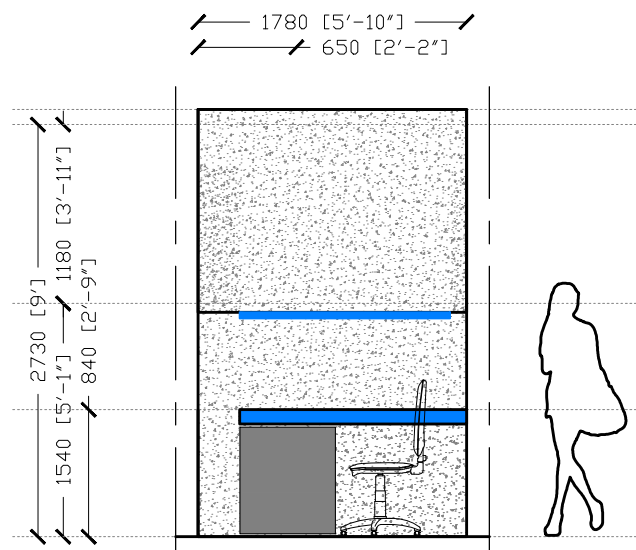

Proposed Bedroom C: Elevations and Details

Det A 01

Scale 1:50

Scale 1:50

- Yosemite (wood)
- Stone Grey
- Onyx Grey
- Paint

Section D D

Section A A