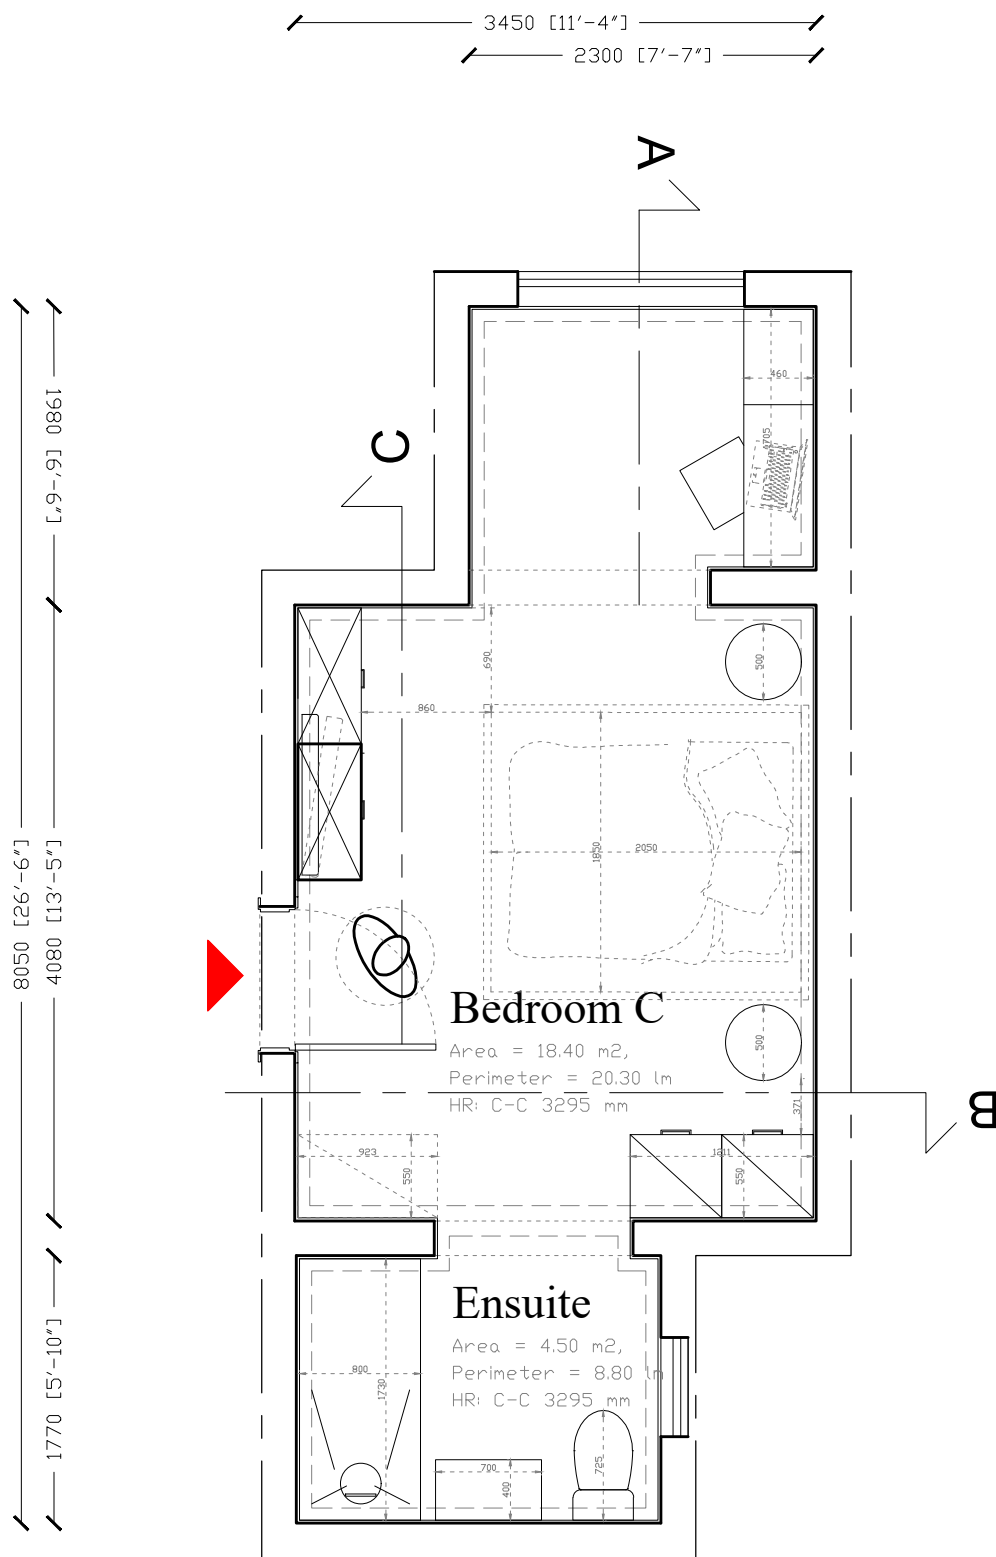

Proposed Bedroom C: Elevations and Details

Det A 01

Scale 1:50

Scale 1:50

- Yosemite (wood)
- Stone Grey
- Onyx Grey
- Paint

Section D D

Section A A