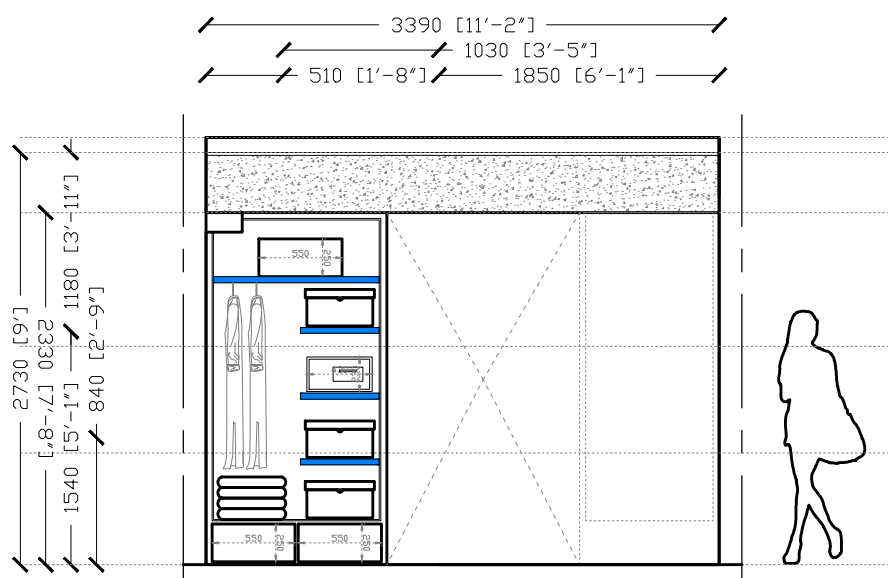

Proposed Bedroom C: Elevations and Details

Det A 01

Scale 1:50

Scale 1:50

- Yosemite (wood)
- Stone Grey
- Onyx Grey
- Paint

Section D D

Section A A