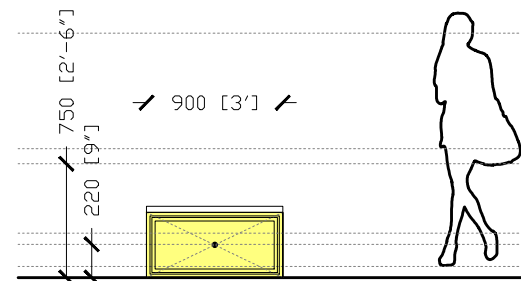

Proposed Bedroom C: Elevations and Details

Det A 01

Scale 1:50

Scale 1:50

- Yosemite (wood)
- Stone Grey
- Onyx Grey
- Paint

Section D D

Section A A