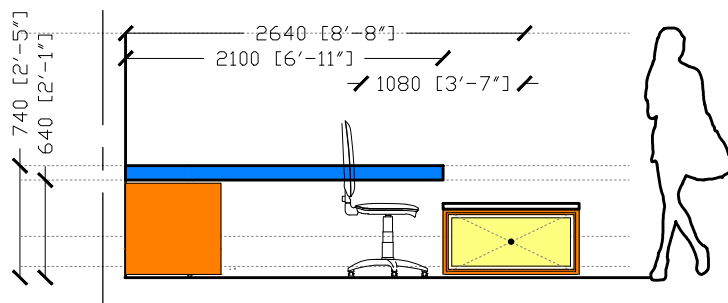

Proposed Planning / Bedroom B

Det H 02

LEVEL 0

Scale 1:100

Scale 1:50

- Yosemite (wood)
- Stone Grey
- Onyx Grey
- Paint

NOTES:

This drawing is to be read in conjunction with all other relevant drawings.

All dimensions shown on this drawing are only indicative and shall NOT be used for manufacturing purposes unless noted otherwise.

This drawing is to be printed on A3 standard paper. Actual size printing command is to be used in order to retain scale.

All dimensions are in millimeters.

Section A A

Section C C