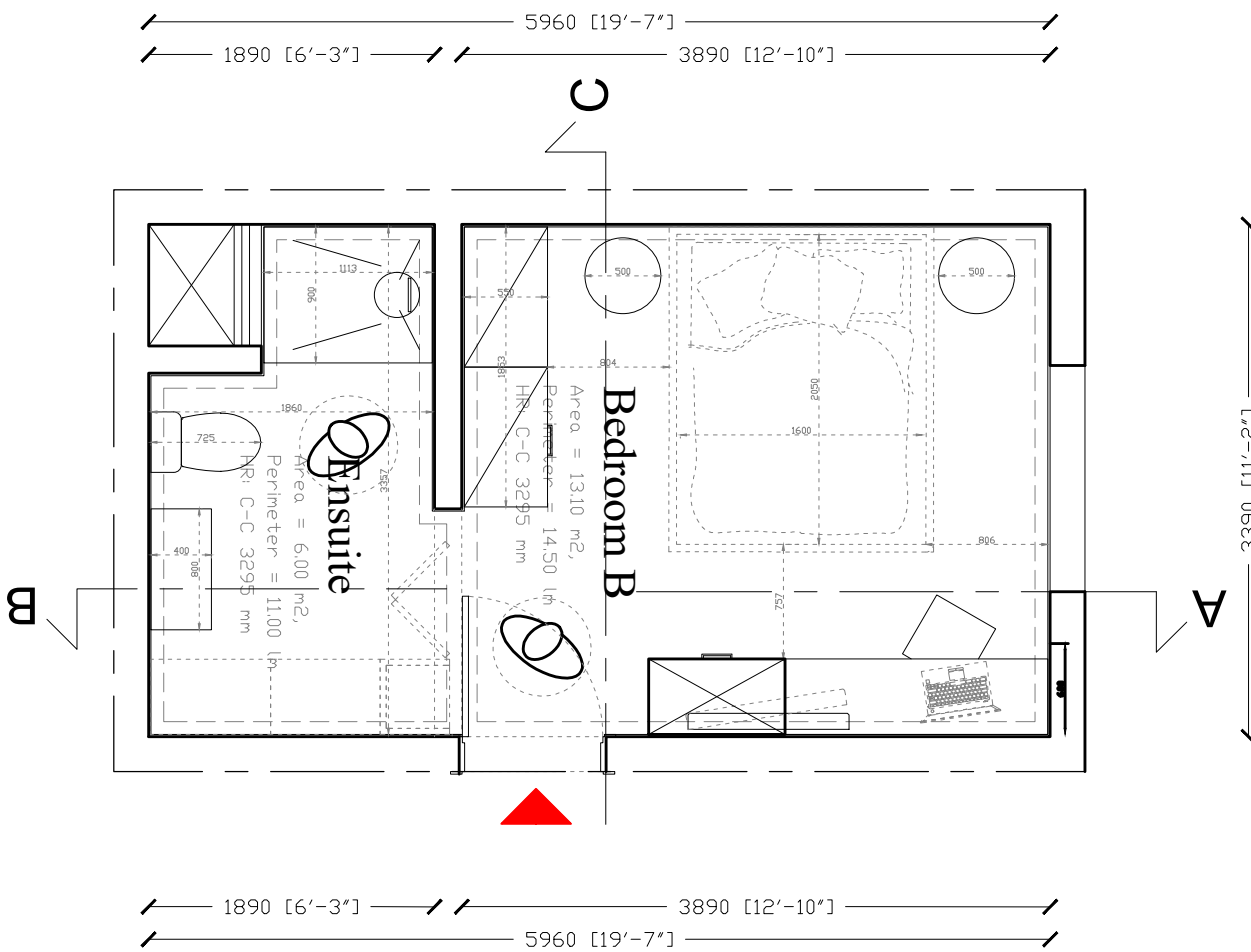

Proposed Planning / Bedroom B

Det H 02

LEVEL 0

Scale 1:100

Scale 1:50

- Yosemite (wood)
- Stone Grey
- Onyx Grey
- Paint

NOTES:

This drawing is to be read in conjunction with all other relevant drawings.

All dimensions shown on this drawing are only indicative and shall NOT be used for manufacturing purposes unless noted otherwise.

This drawing is to be printed on A3 standard paper. Actual size printing command is to be used in order to retain scale.

All dimensions are in millimeters.

Section A A

Section C C