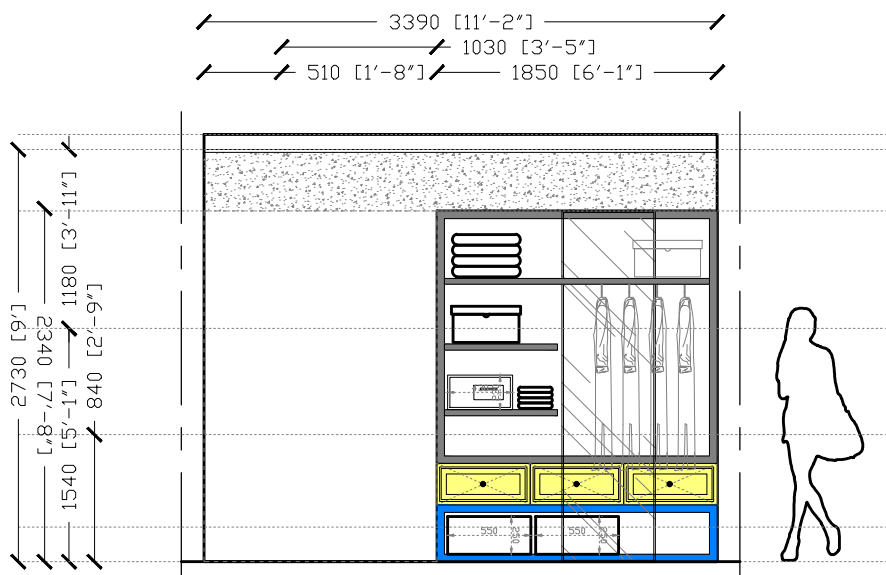

Proposed Planning / Bedroom B

Det H 02

LEVEL 0

Scale 1:100

Scale 1:50

- Yosemite (wood)
- Stone Grey
- Onyx Grey
- Paint

NOTES:

This drawing is to be read in conjunction with all other relevant drawings.

All dimensions shown on this drawing are only indicative and shall NOT be used for manufacturing purposes unless noted otherwise.

This drawing is to be printed on A3 standard paper. Actual size printing command is to be used in order to retain scale.

All dimensions are in millimeters.

Section A A

Section C C