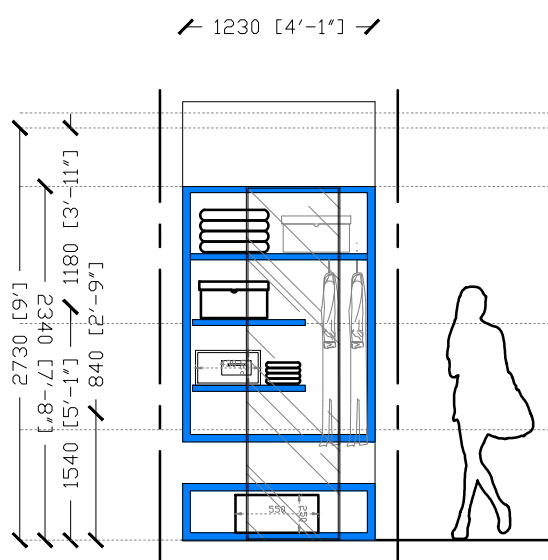

Proposed Bedroom A: Elevations and Details

Det A 01

Scale 1:50

Scale 1:50

- Yosemite (wood)
- Stone Grey
- Onyx Grey
- Paint

NOTES:

This drawing is to be read in conjunction with all other relevant drawings.

All dimensions shown on this drawing are only indicative and shall NOT be used for manufacturing purposes unless noted otherwise.

This drawing is to be printed on A3 standard paper. Actual size printing command is to be used in order to retain scale.

All dimensions are in millimeters.

Section B B

Section A A