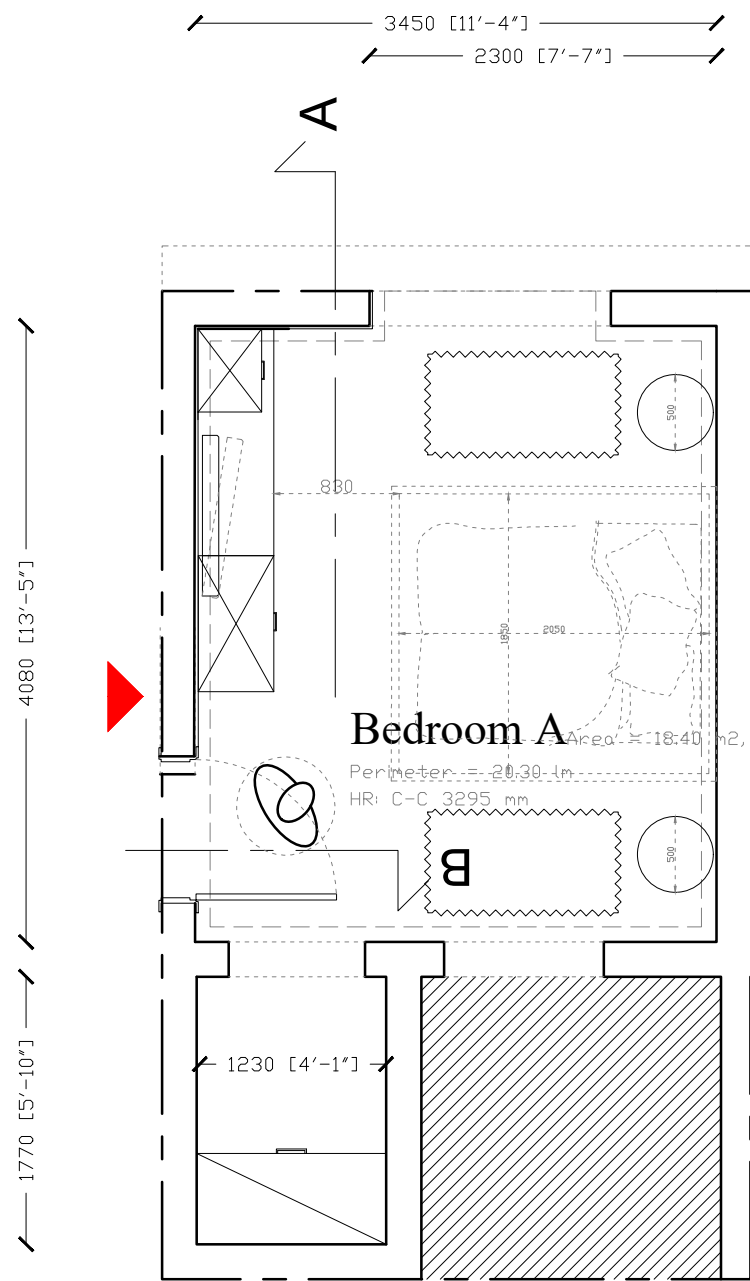

Proposed Bedroom A: Elevations and Details

Det A 01

Scale 1:50

Scale 1:50

- Yosemite (wood)
- Stone Grey
- Onyx Grey
- Paint

NOTES:

This drawing is to be read in conjunction with all other relevant drawings.

All dimensions shown on this drawing are only indicative and shall NOT be used for manufacturing purposes unless noted otherwise.

This drawing is to be printed on A3 standard paper. Actual size printing command is to be used in order to retain scale.

All dimensions are in millimeters.

Section B B

Section A A