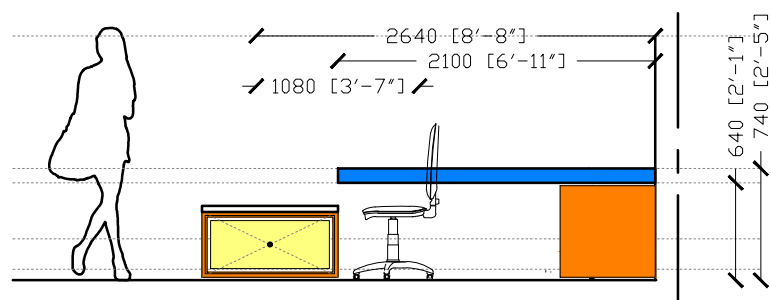

Proposed Bedroom A: Elevations and Details

Det A 01

Scale 1:50

Scale 1:50

- Yosemite (wood)
- Stone Grey
- Onyx Grey
- Paint

NOTES:

This drawing is to be read in conjunction with all other relevant drawings.

All dimensions shown on this drawing are only indicative and shall NOT be used for manufacturing purposes unless noted otherwise.

This drawing is to be printed on A3 standard paper. Actual size printing command is to be used in order to retain scale.

All dimensions are in millimeters.

Section B B

Section A A